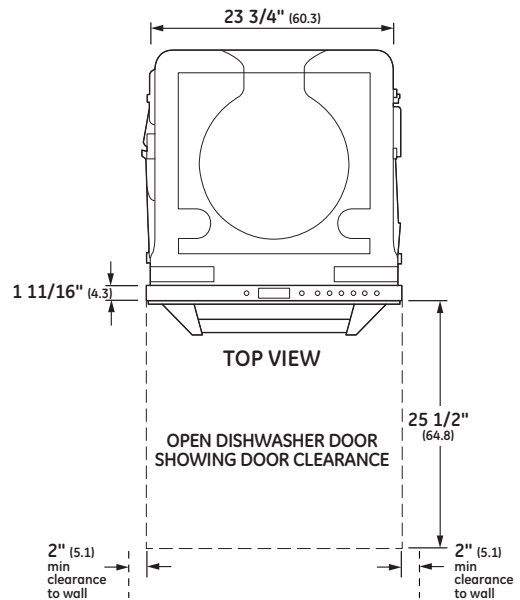

SPECIFICATIONS

Overall Width	23 3/4" (60.3 cm)
Overall Height	33 3/8" (84.8 cm) Min 34 5/8" (88.0 cm) Max
Overall Depth	24" (61 cm)
Door Clearance	25 1/2" (64.8 cm)
Overall Dishwasher Capacity	16 Place Settings
Minimum Cabinet Width	24" (61 cm)
Minimum Cabinet Depth	24" (61 cm)
Cutout Width	24" (61 cm)
Cutout Height	33 1/2" (85.1 cm) Min 34 3/4" (88.3 cm) Max
Electrical Requirements	10.2 A
Hose Length	No more than 12' (3.7 m)
Voltz/Hertz/Amps	115 V, 60 Hz, 15 or 20 amp circuit
Shipping Weight	139 lb (63 kg)

OVERALL DIMENSIONS

Dimensions in parentheses are in centimeters unless otherwise noted.

ELEVATE EVERYTHING™

INSTALLATION

NOTES

- A** The dishwasher drain hose must be no more than 12 feet in length for proper drainage.
- B** Electrical connections are at the right front of the dishwasher and water connections are on the left. The hot water line should extend forward 30" to 40" from the rear wall. The electrical must extend forward at least 24" to reach the junction box.
- C** To prevent siphoning, an air gap or high drain loop must be used.