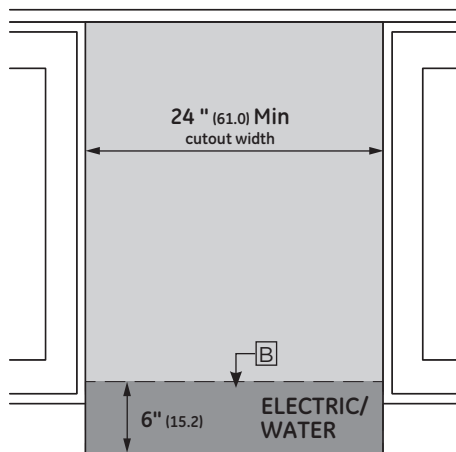

SPECIFICATIONS

Overall Width	23 3/4" (60.3 cm)
Overall Height	33 3/8" (84.8 cm) Min 34 5/8" (88.0 cm) Max
Overall Depth	24" (61 cm)
Door Clearance	25 1/2" (64.8 cm)
Overall Dishwasher Capacity	16 Place Settings
Minimum Cabinet Width	24" (61 cm)
Minimum Cabinet Depth	24" (61 cm)
Cutout Width	24" (61 cm)
Cutout Height	33 1/2" (85.1 cm) Min 34 3/4" (88.3 cm) Max
Electrical Requirements	10.2 A
Hose Length	No more than 12' (3.7 m)
Voltz/Hertz/Amps	115 V, 60 Hz, 15 or 20 amp circuit
Shipping Weight	139 lb (63 kg)

OVERALL DIMENSIONS

Dimensions in parentheses are in centimeters unless otherwise noted.

ELEVATE EVERYTHING™

INSTALLATION

NOTES

- A** The dishwasher drain hose must be no more than 12 feet in length for proper drainage.
- B** Electrical connections are at the right front of the dishwasher and water connections are on the left. The hot water line should extend forward 30" to 40" from the rear wall. The electrical must extend forward at least 24" to reach the junction box.
- C** To prevent siphoning, an air gap or high drain loop must be used.