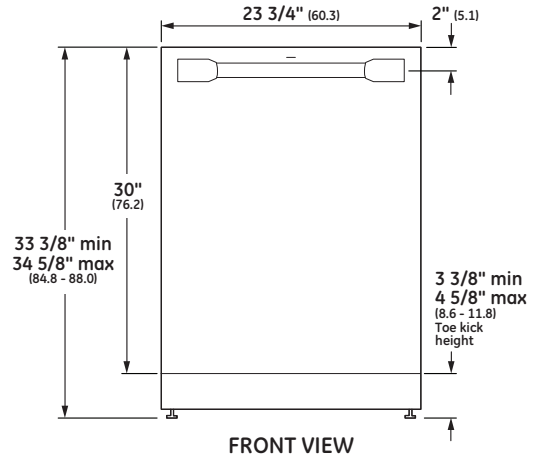

SPECIFICATIONS

Overall Width	23 3/4" (60.3 cm)
Overall Height	33 3/8" (84.8 cm) Min 34 5/8" (88.0 cm) Max
Overall Depth	24" (61 cm)
Door Clearance	25 1/2" (64.8 cm)
Overall Dishwasher Capacity	16 Place Settings
Minimum Cabinet Width	24" (61 cm)
Minimum Cabinet Depth	24" (61 cm)
Cutout Width	24" (61 cm)
Cutout Height	33 1/2" (85.1 cm) Min 34 3/4" (88.3 cm) Max
Electrical Requirements	10.2 A
Hose Length	No more than 12' (3.7 m)
Voltz/Hertz/Amps	115 V, 60 Hz, 15 or 20 amp circuit
Shipping Weight	139 lb (63 kg)

OVERALL DIMENSIONS

Dimensions in parentheses are in centimeters unless otherwise noted.

ELEVATE EVERYTHING™

INSTALLATION

NOTES

- A** The dishwasher drain hose must be no more than 12 feet in length for proper drainage.
- B** Electrical connections are at the right front of the dishwasher and water connections are on the left. The hot water line should extend forward 30" to 40" from the rear wall. The electrical must extend forward at least 24" to reach the junction box.
- C** To prevent siphoning, an air gap or high drain loop must be used.