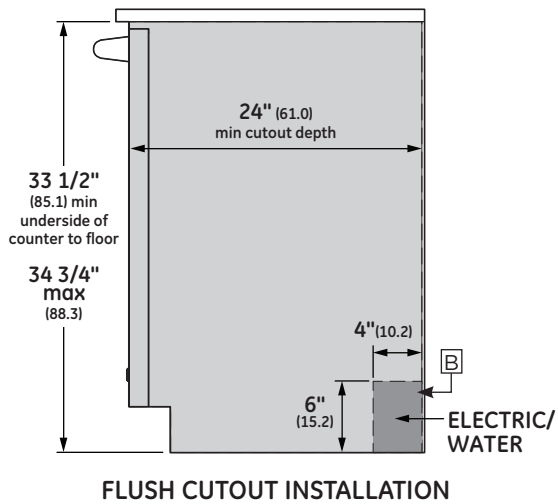

SPECIFICATIONS

Overall Width	23 3/4" (60.3 cm)
Overall Height	33 3/8" (84.8 cm) Min 34 5/8" (88.0 cm) Max
Overall Depth	24" (61 cm)
Door Clearance	25 1/2" (64.8 cm)
Overall Dishwasher Capacity	16 Place Settings
Minimum Cabinet Width	24" (61 cm)
Minimum Cabinet Depth	24" (61 cm)
Cutout Width	24" (61 cm)
Cutout Height	33 1/2" (85.1 cm) Min 34 3/4" (88.3 cm) Max
Electrical Requirements	10.2 A
Hose Length	No more than 12' (3.7 m)
Voltz/Hertz/Amps	115 V, 60 Hz, 15 or 20 amp circuit
Shipping Weight	139 lb (63 kg)

OVERALL DIMENSIONS

Dimensions in parentheses are in centimeters unless otherwise noted.

ELEVATE EVERYTHING™

INSTALLATION

NOTES

- A** The dishwasher drain hose must be no more than 12 feet in length for proper drainage.
- B** Electrical connections are at the right front of the dishwasher and water connections are on the left. The hot water line should extend forward 30" to 40" from the rear wall. The electrical must extend forward at least 24" to reach the junction box.
- C** To prevent siphoning, an air gap or high drain loop must be used.