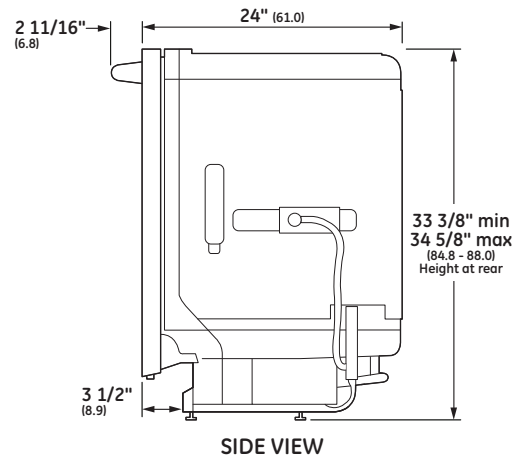

SPECIFICATIONS

Overall Width	23 3/4" (60.3 cm)
Overall Height	33 3/8" (84.8 cm) Min 34 5/8" (88.0 cm) Max
Overall Depth	24" (61 cm)
Door Clearance	25 1/2" (64.8 cm)
Overall Dishwasher Capacity	16 Place Settings
Minimum Cabinet Width	24" (61 cm)
Minimum Cabinet Depth	24" (61 cm)
Cutout Width	24" (61 cm)
Cutout Height	33 1/2" (85.1 cm) Min 34 3/4" (88.3 cm) Max
Electrical Requirements	10.2 A
Hose Length	No more than 12' (3.7 m)
Voltz/Hertz/Amps	115 V, 60 Hz, 15 or 20 amp circuit
Shipping Weight	139 lb (63 kg)

OVERALL DIMENSIONS

Dimensions in parentheses are in centimeters unless otherwise noted.

ELEVATE EVERYTHING™

INSTALLATION

NOTES

- A** The dishwasher drain hose must be no more than 12 feet in length for proper drainage.
- B** Electrical connections are at the right front of the dishwasher and water connections are on the left. The hot water line should extend forward 30" to 40" from the rear wall. The electrical must extend forward at least 24" to reach the junction box.
- C** To prevent siphoning, an air gap or high drain loop must be used.